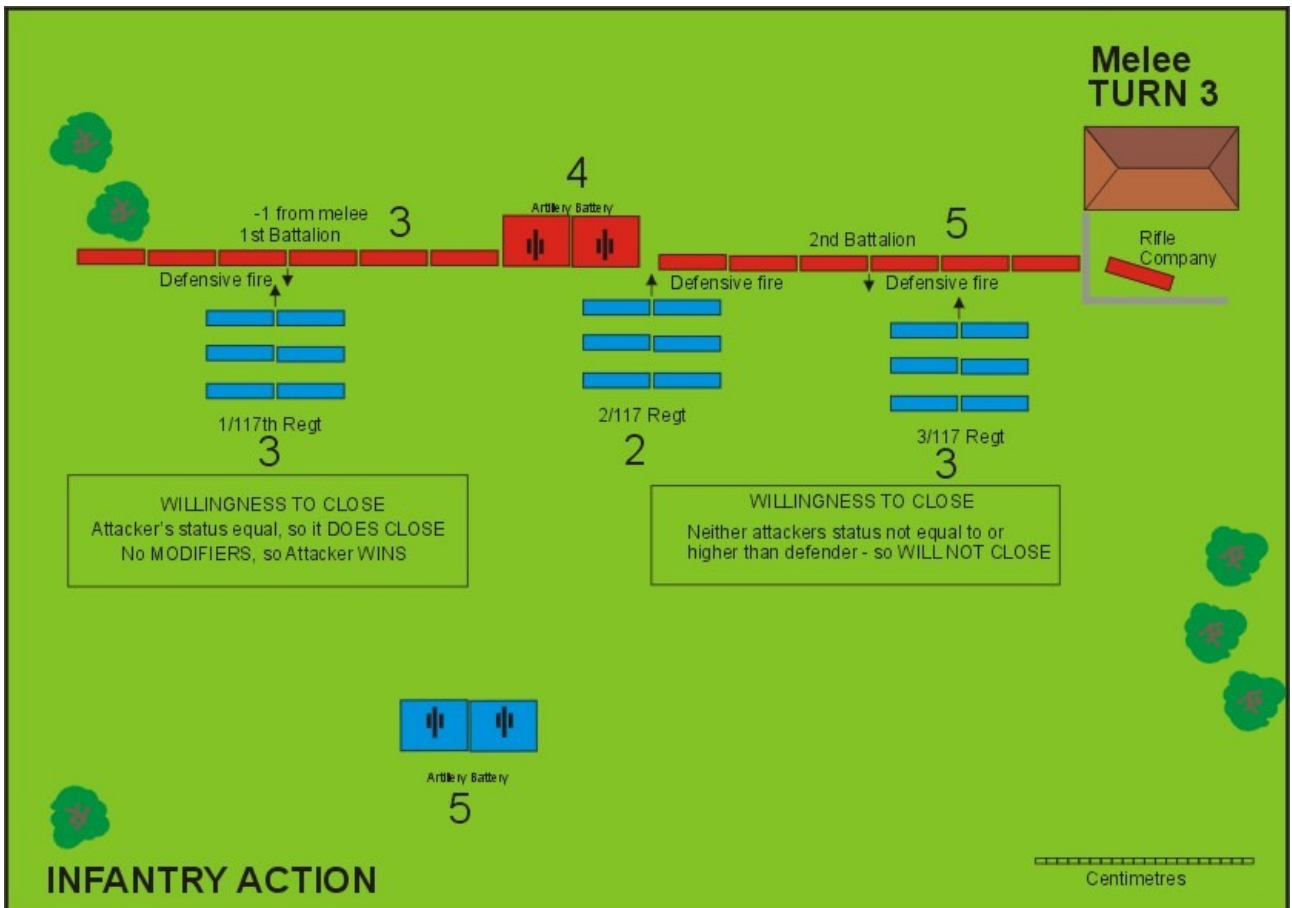

EXAMPLE INFANTRY ACTION

Using the En Avant one brain cell rules

INFANTRY ACTION

INFANTRY ACTION

TURN 6

-1 from Artillery fire

2

Attacking infantry open fire but inflict no status loss

5

OPEN FIRE

Rifle Company

OPEN FIRE

Commander Orders Battery to Withdraw next turn

Artillery Battery

5

No effect from Artillery fire